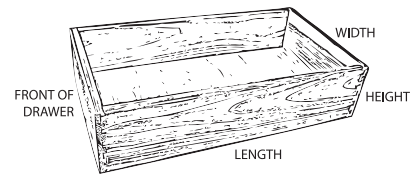

DOVETAIL DRAWER BOXES

FAX OR EMAIL ORDER FORM FOR QUOTE

doororders@yahoo.com

FAX 979-836-1992

Specifications

- Available in 5/8" thick unfinished natural Soft Maple hardwood, or 5/8" thick prefinished Baltic Birch plywood. Other woods available - call for quote.
- Bottoms are 1/4" plywood and recessed up 1/2". They are similar material to the sides. A 1/2" plywood strip to support 1/4" bottoms on drawers 24" or wider is used.
- All joints are glued and machine pressed with bottoms stapled.
- Heights are available from 2" to 14" on even inch increments.

Drawer sizes	Price	Clear Coat on Solid Wood Boxes
Drawer sizes up to 24" width x 24" length x 7" height	\$40.00	\$12.00
Drawer sizes up to 36" width x 24" length x 14" height	\$60.00	\$12.00
Drawer sizes up to 48" width x 24" length x 14" height	\$80.00	\$12.00
Options	Add	
Notch for undermount slides	\$5.00	
Scoop for finger pulls (4" diameter)	\$5.00	
1/2" bottom upgrade - Drawer box cost plus	\$10.00	